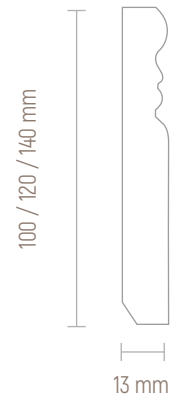

BATTISCOPIA - LUNGHEZZA 2400 mm

SKIRTINGS - 2400 MM LENGTH

Tipologia Type	Dimensioni Dimensions	Codice Code
Imp.to - NOCE TANGANICA TINTO CHIARO Veneered - Noce tanganika stained light	70x10	BS1070001
Imp.to - NOCE TANGANICA TINTO MEDIO Veneered - Noce tanganika stained medium	70x10	BS1070002
Imp.to - NOCE TANGANICA TINTO SCURO Veneered - Noce tanganika stained dark	70x10	BS1070003
Imp.to - LACCATO BIANCO Veneered - Stained white	70x10	BS1070004

BATTISCOPIA - LUNGHEZZA 2400 mm

SKIRTINGS - 2400 MM LENGTH

Tipologia Type	Dimensioni Dimensions	Codice Code
Imp.to - ROVERE TESTA QUADRA GREZZO Veneered - Unfinished square head oak	50x13	BS1350001
Imp.to - ROVERE TESTA QUADRA VERNICIATO NATURALE Veneered - Natural lacquered square head oak	50x13	BS1350002
Imp.to - ROVERE TESTA QUADRA VERNICIATO IN ABBINAMENTO Veneered - Matching lacquered square head oak	50x13	BS1350003
Imp.to - ROVERE TESTA QUADRA OLIATO IN ABBINAMENTO Veneered - Matching oiled square head oak	50x13	BS1350004
Imp.to - LACCATO BIANCO TESTA QUADRA Veneered stained WHITE	50x13	BS1350005

Tipologia Type	Dimensioni Dimensions	Codice Code
Laccato bianco testa quadra Stained white square head	50x10	BS1050097
Imp.to Rovere testa quadra verniciato naturale Veneered - Natural lacquered square head oak	50x10	BSSTK024

Tipologia Type	Dimensioni Dimensions	Codice Code
Imp.to - LACCATO BIANCO Veneered - stained white	100x13	bs10013002

Tipologia Type	Dimensioni Dimensions	Codice Code
MASSELLO AYOUS LACCATO BIANCO sagomato Reale Solid ayous stained white Reale design	100x13	BS10013001
MASSELLO AYOUS LACCATO BIANCO sagomato Reale Solid ayous stained white Reale design	120x13	BS12013001
MASSELLO AYOUS LACCATO BIANCO sagomato Reale Solid ayous stained white Reale design	140x13	BS14013001